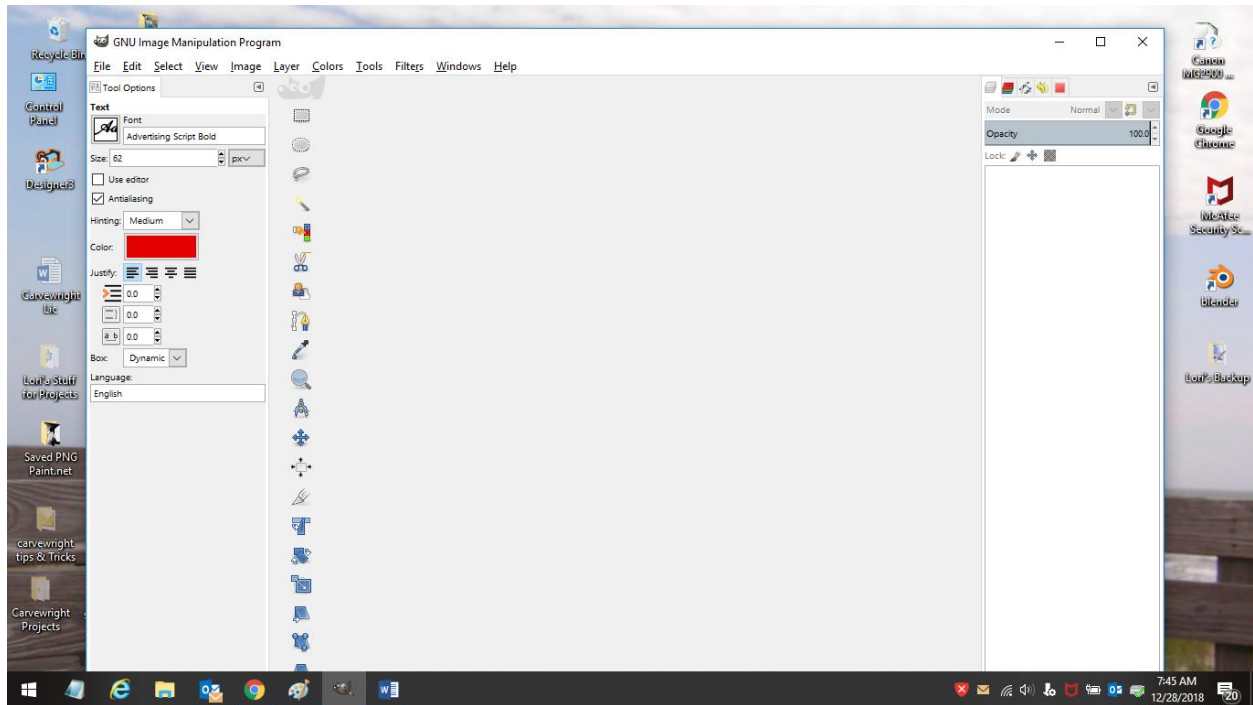

THIS IS WHAT MY SCREEN LOOKS LIKE NOW? I DON'T KNOW HOW TO GET TO BOTTOM OF PAGE WHERE MY FOREGROUND AND BACKGROUND ARE? LOOK AT NEXT PICTURE AND THIS IS HOW I WANT MINE TO LOOK LIKE? CAN SOMEONE SHOW ME HOW TO DO THIS?